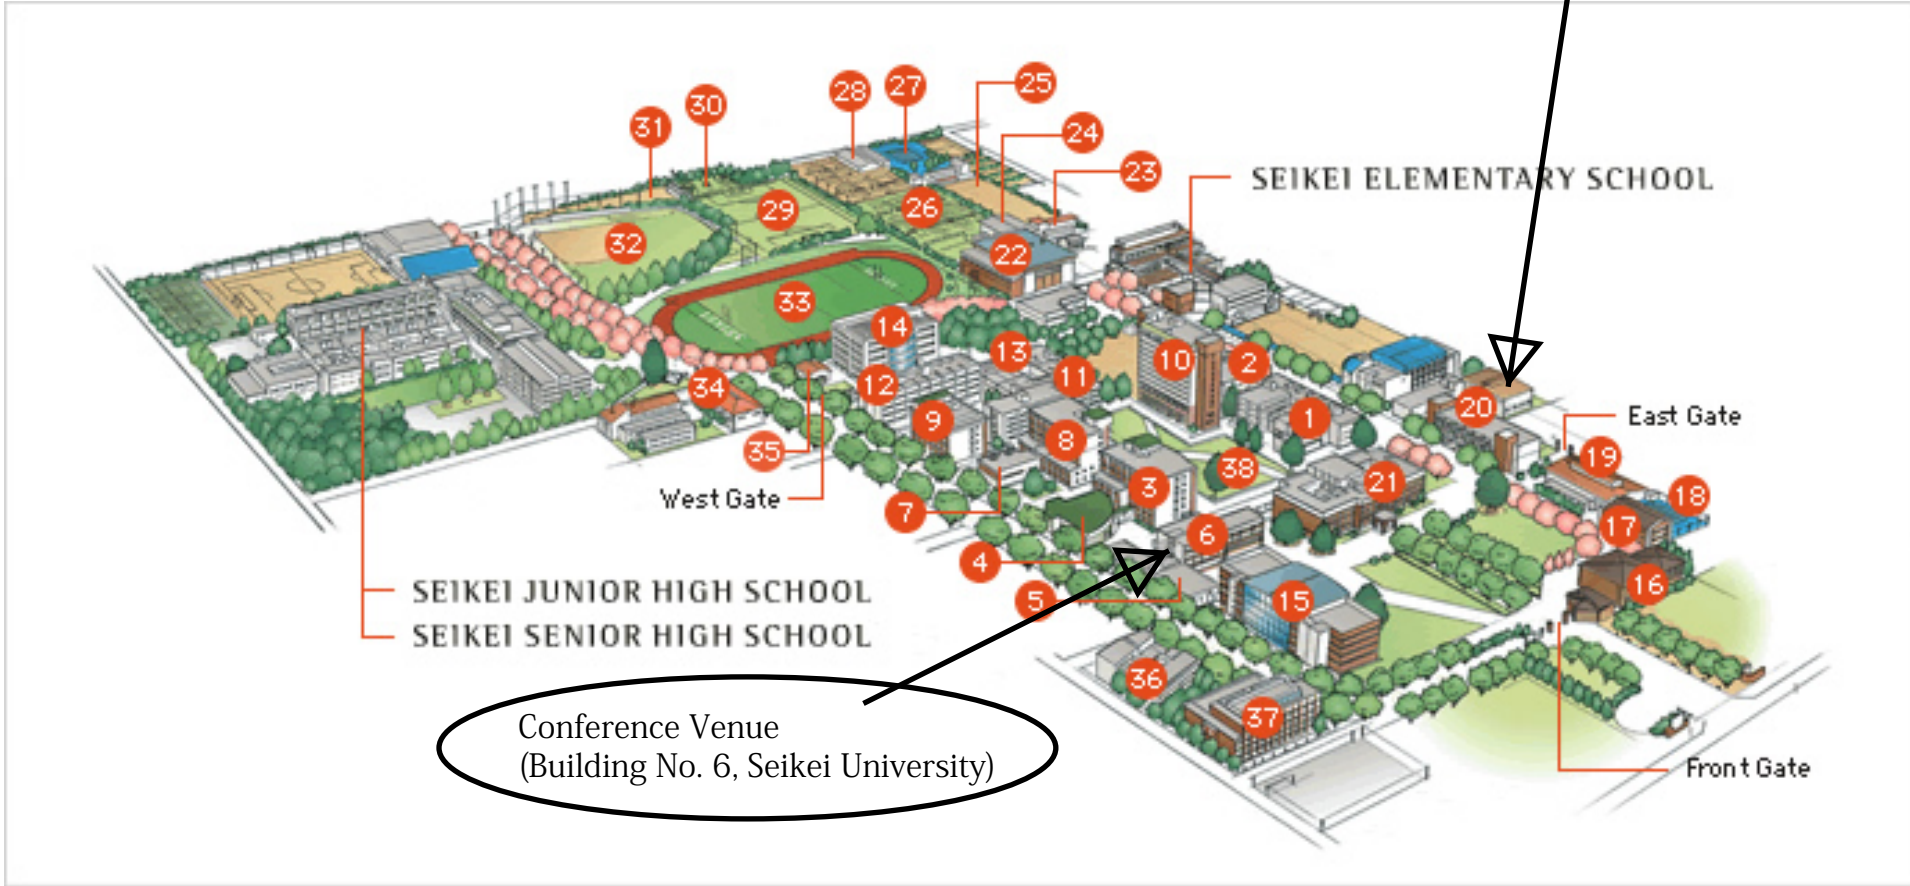

# Campus Map

School cafeteria (1F, Student Union) is open from 11:00 to 14:00 on April 18th (Sat).  
No lunch service is available in the campus on the 19th (Sun).

Conference Venue  
(Building No. 6, Seikei University)

- 6. University Building No.6
- 20. School Cafeteria (Student Union)