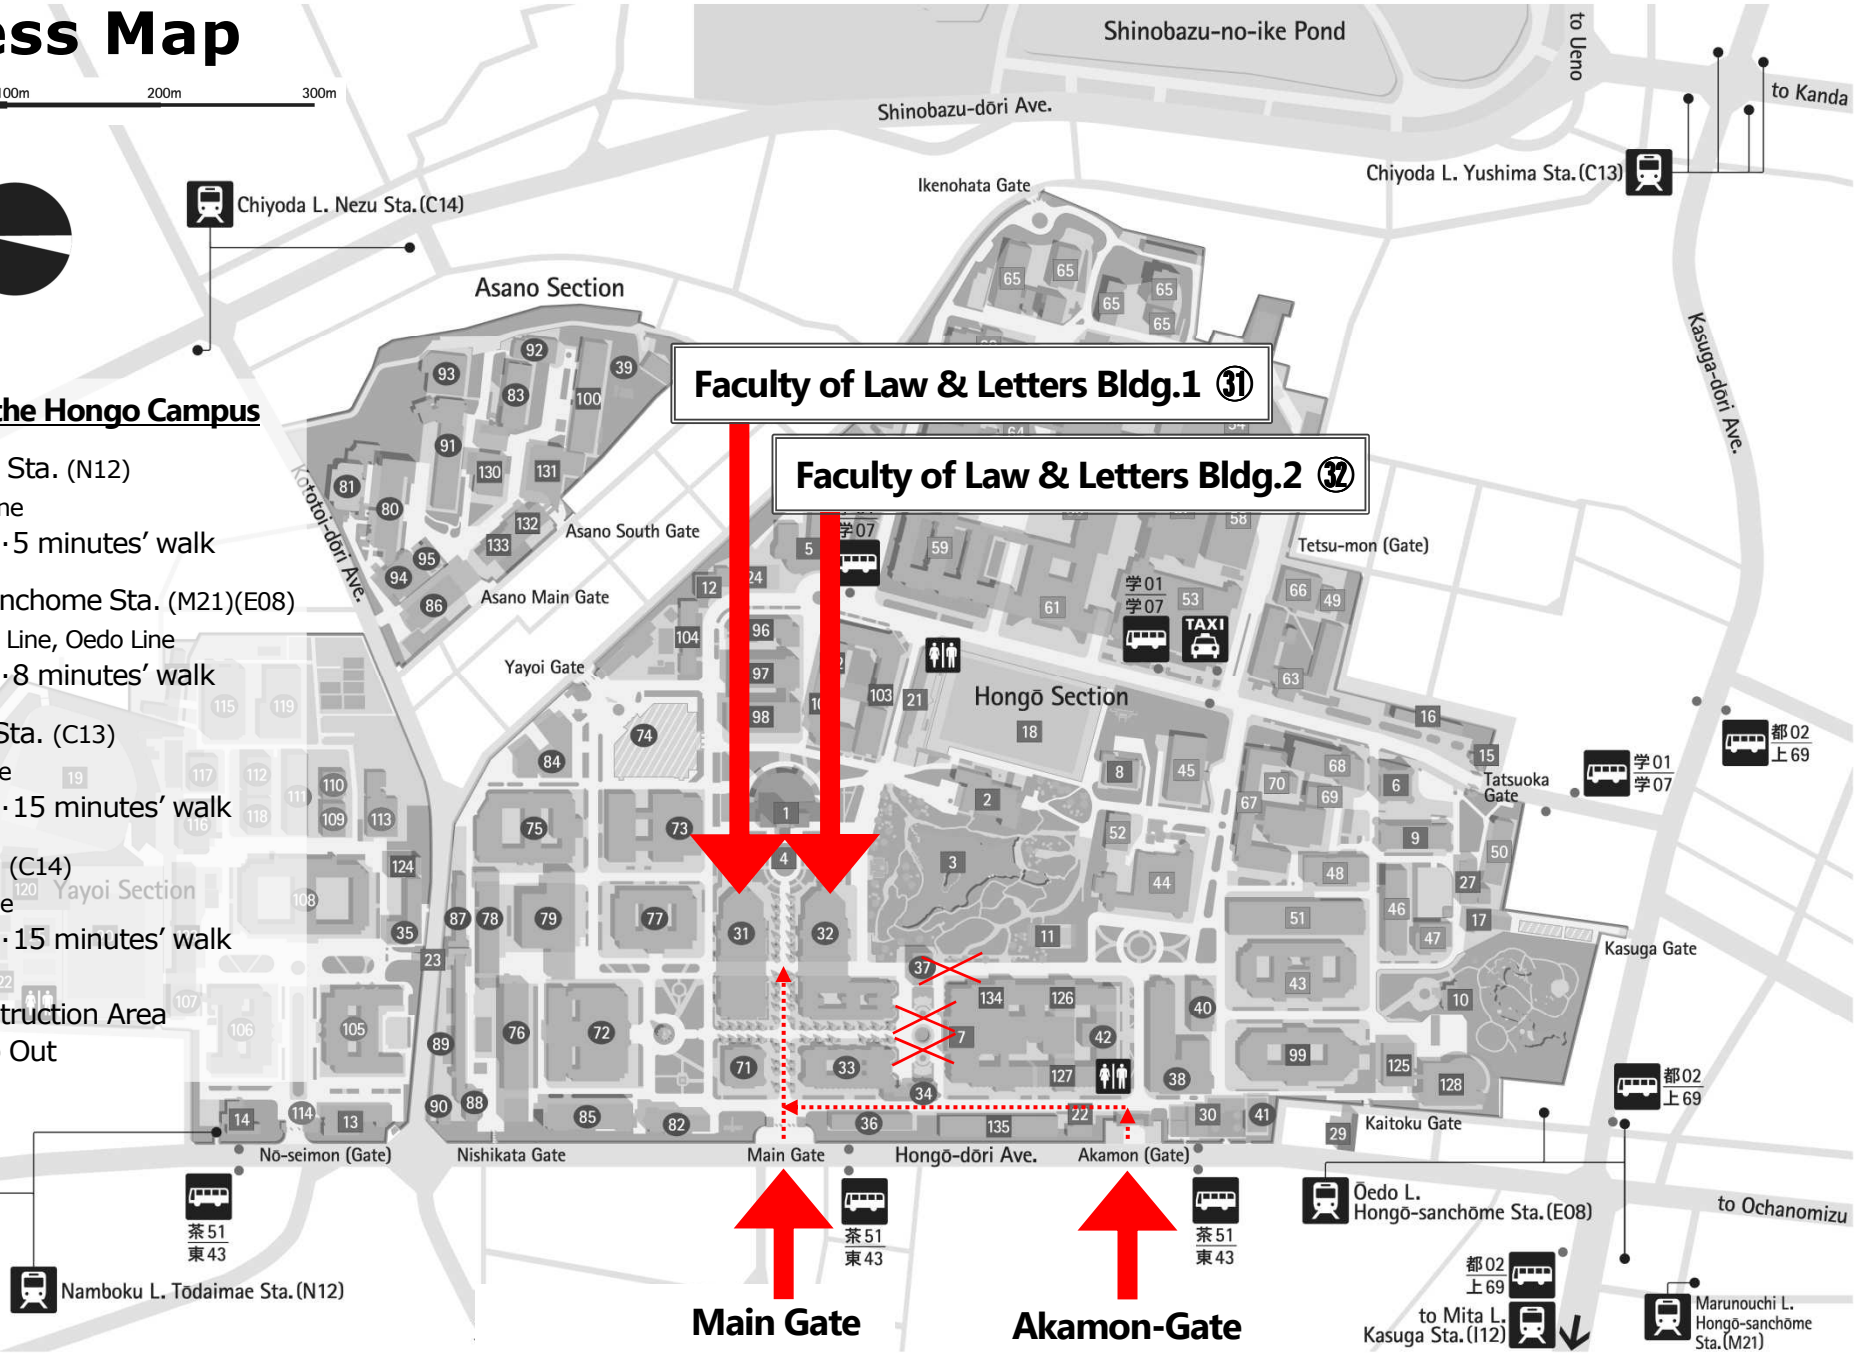

Access Map

0m 100m 200m 300m

Getting to the Hongo Campus

- Todaimae Sta. (N12)**
 Nanboku Line
 5 minutes' walk
- Hongo-sanchome Sta. (M21)(E08)**
 Marunouchi Line, Oedo Line
 8 minutes' walk
- Yushima Sta. (C13)**
 Chiyoda Line
 15 minutes' walk
- Nezu Sta. (C14)**
 Chiyoda Line
 15 minutes' walk

Construction Area
Keep Out

Akamon-Gate